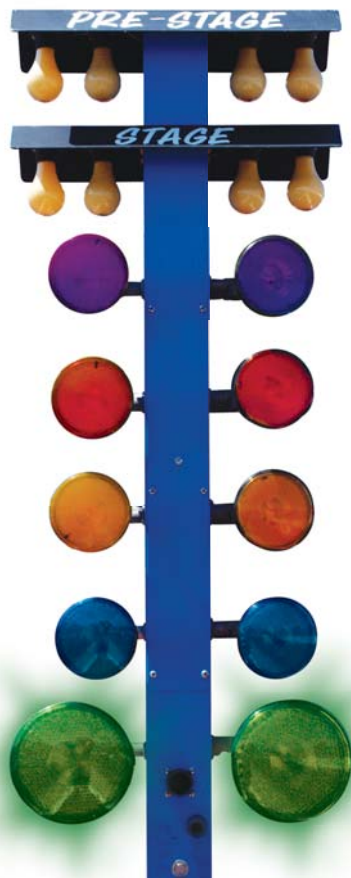

Off to the Races!

Get your crew running on all cylinders.

Introducing the latest MODEX® modular wiring innovation: Color-Coded 5 Pin Connector System! Pin connectors and corresponding cables are color-coded to plug n' play. Super speedy, one-step quick connections equal significant time savings. That oughta get your motor running!

Male & Female 5 Pin Connectors ensure a correct installation every time!

MODEX® provides a comprehensive range of pre-fabricated wiring modules designed and customized for every project. For more information on MODEX® products and solutions, please email MODEX@alcan.com or call (818)717-8700 x 239.