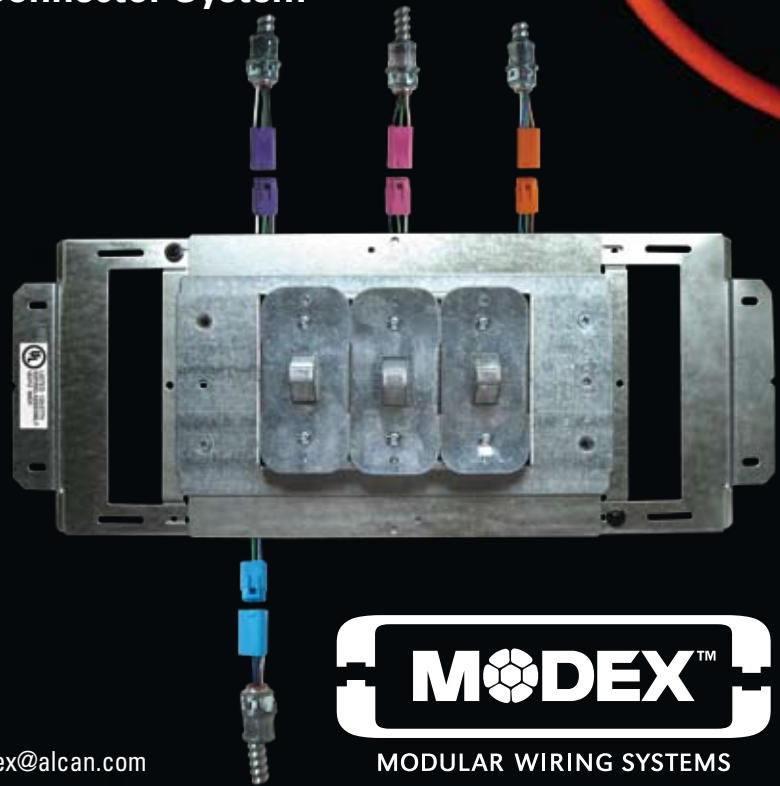

If only everything could be this simple...

Discover the clean, fast
and accurate **MODEX™** total
design solution with
our new color-coded
5-Pin Connector System

The simplest solution on the market, Alcan Cable's MODEX Prewired 5-Pin Connector System has now been made even simpler with our new color-coded approach to branch circuit wiring. So easy to install, it can reduce your labor costs up to 68% over traditional wiring methods and more than 28% over other prefabricated wiring systems. That's direct savings on your bottom line.

Contact a MODEX representative today to get a copy of the RS Means Time and Motion Study.

1-800-347-0571 www.cable.alcan.com email: modex@alcan.com

hotheadstudios

Job: 09-164 ACC Backcover
File: layout_06.ai
Size: 7.625" x 7.75"
Client: Alcan Cable
Date: 06.12.09